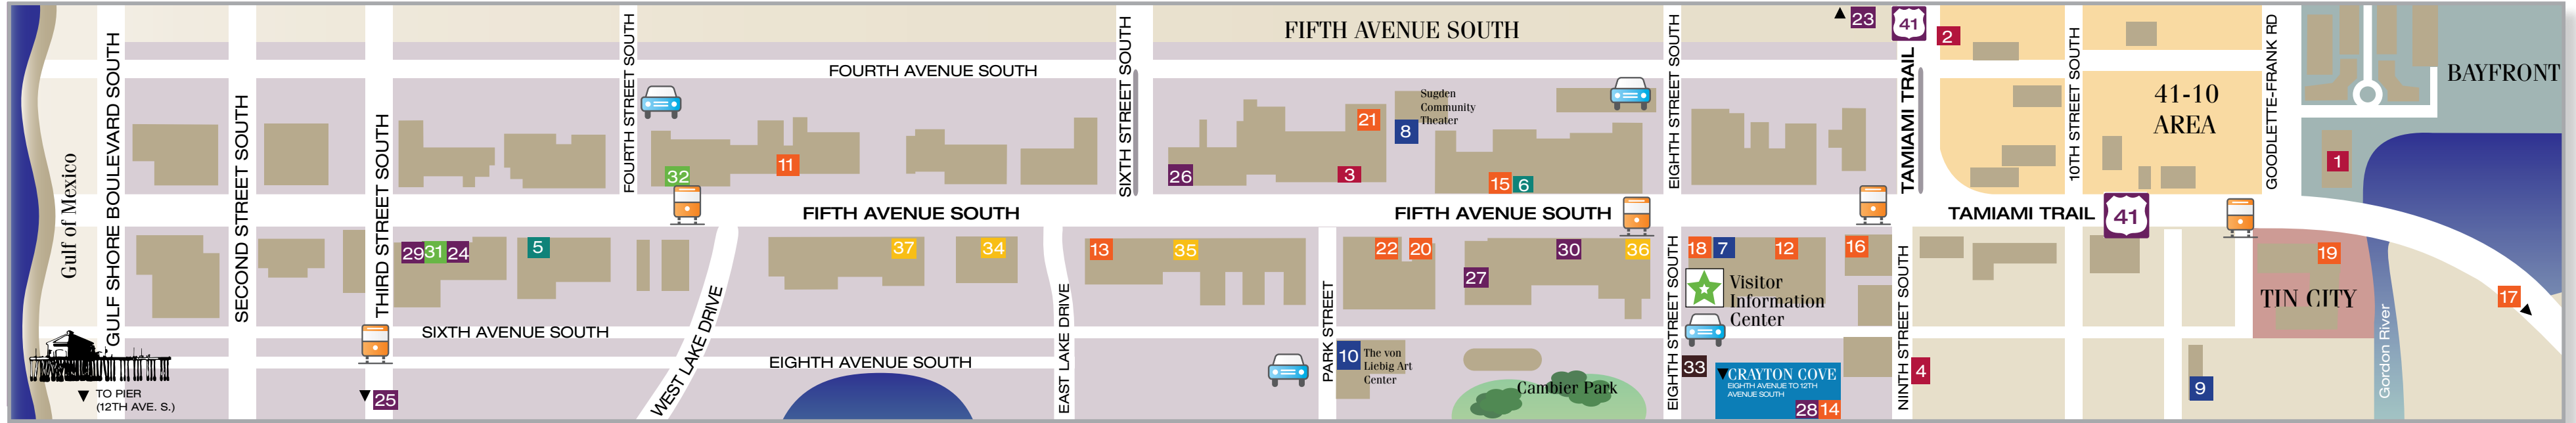

## Destination Downtown: The Heart of Naples

#### Accommodations

- 1 | BAYFRONT INN
- 2 | BELLASERA HOTEL
- 3 | THE INN ON FIFTH
- 4 | TRIANON HOTEL

#### Dining

- 11 | CAFÉ LUNA
- 12 | CORKS ON FIFTH
- 13 | CAFÉ LURCAT
- 14 | THE DOCK
- 15 | KILWIN'S OF NAPLES
- 16 | MANGROVE CAFÉ

- 17 | OLIO AT NAPLES BAY RESORT
- 18 | REGINA'S ICE CREAM
- 19 | RIVERWALK AT TIN CITY
- 20 | TRILOGY
- 21 | TRULUCK'S
- 22 | VERGINA
- 23 | WYNN'S MARKET

### GUIDE

- Fifth Avenue South
- Tin City
- Bayfront
- Crayton Cove
- 41-10 Area  
(US-41 and 10th Avenue)

TROLLEY STOP

PARKING