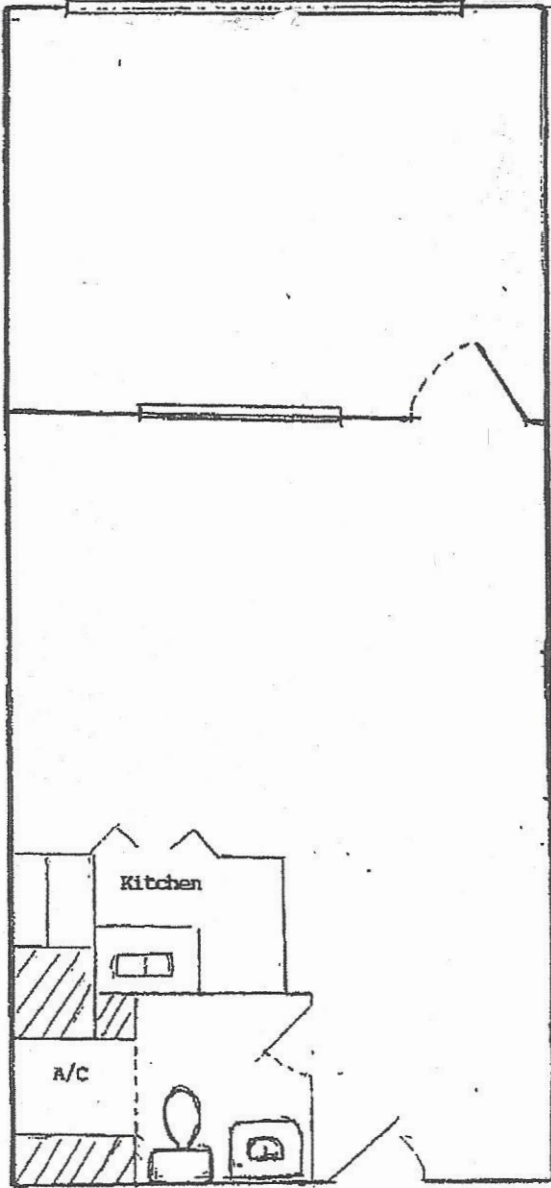

**LANDMARK BUILDING**

**300 5<sup>TH</sup> Avenue South, Naples, FL 34102**

**5<sup>th</sup> Ave Balcony**

**SUITE 203A**

**660 SF**

**Base Rent: \$17.00/PSF**

**CAM: \$8.53/PSF**

**For leasing information**