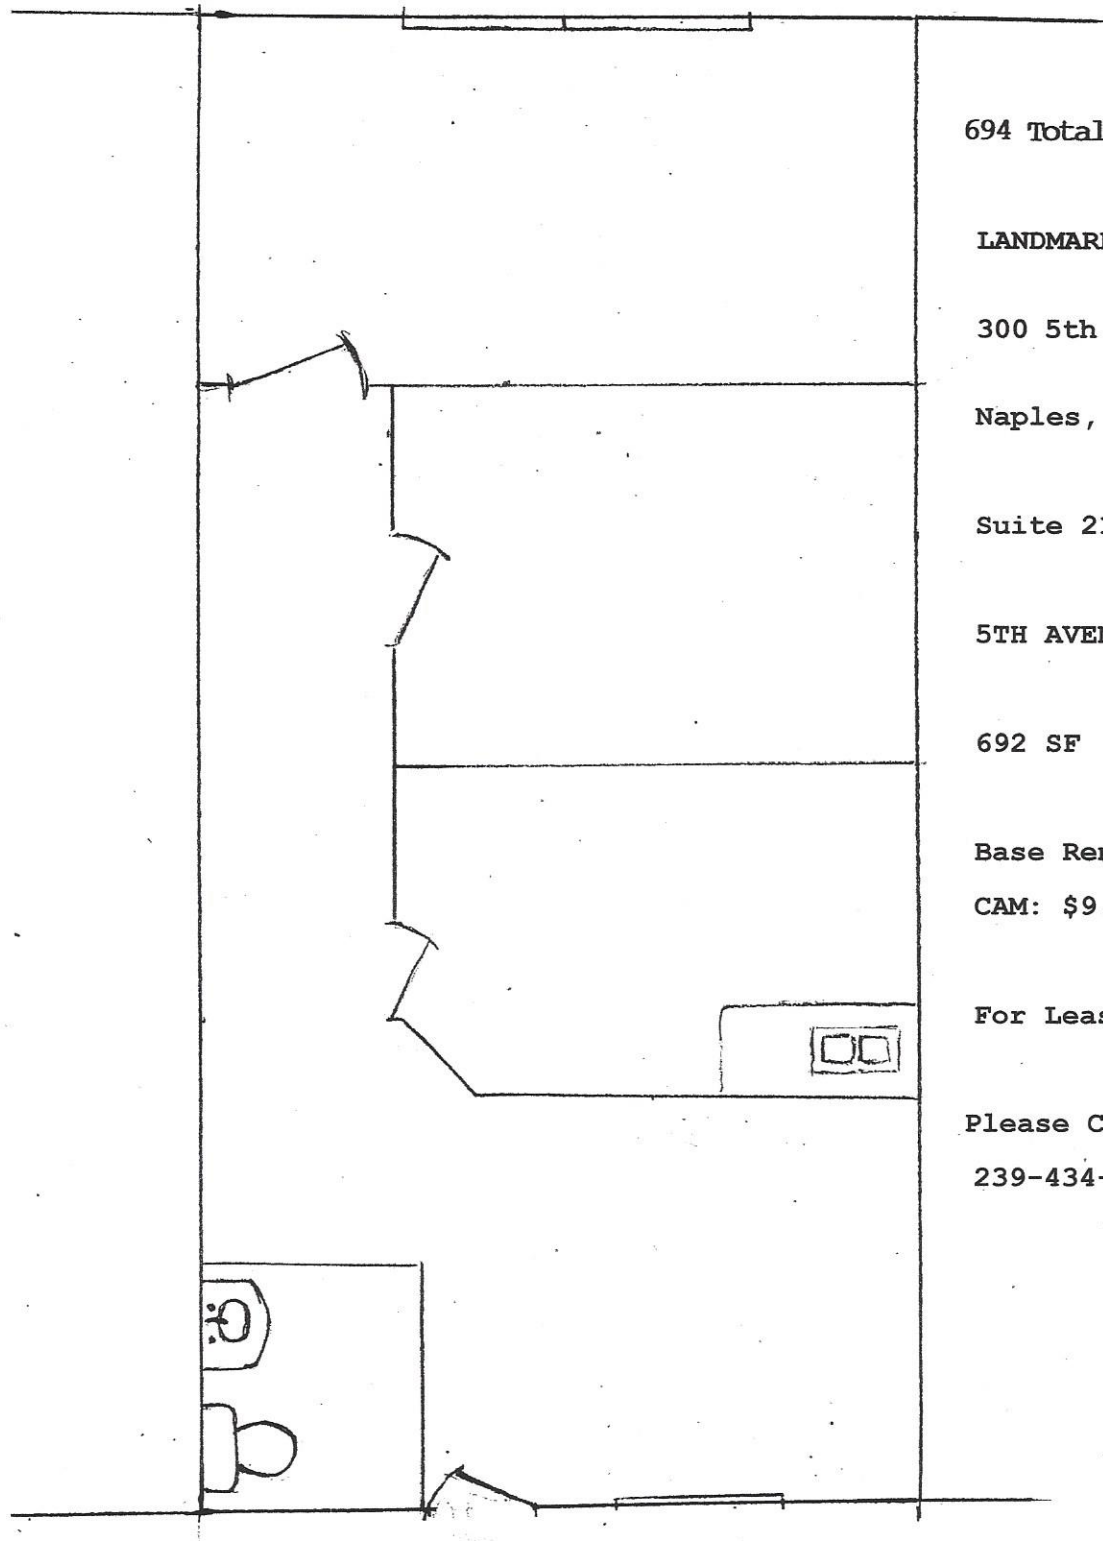

LANDMARK BUILDING
300 Fifth Avenue South

Balcony

694 Total SF

LANDMARK BUILDING

300 5th Avenue South

Naples, FL 34102

Suite 211

5TH AVENUE BALCONY

692 SF

Base Rent: \$17 PSF

CAM: \$9.98 PSF

For Leasing info

Please Call

239-434-6446

Walkway

UNIT 211